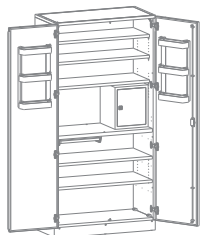

SINGLE-DOOR, DIMENSIONS (W/D/H): 455X460X1,850 MM

MSH-1-01
(without safe)
MSH-1-02
(with safe)

MSH-1-03

MSH-1-04

MSH-1-05

MSH-1-06

MSH-1-07

TWO-DOOR, DIMENSIONS (W/D/H): 900X460X1,850 MM

MSH-2-01
(without safe)
MSH-2-02
(with safe)

MSH-2-03

MSH-2-04

MSH-2-05

MSH-2-06

MSH-2-07