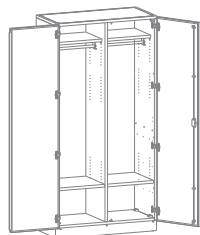

SINGLE-DOOR, DIMENSIONS (W/D/H): 455X460X1,850 MM

MSH-1-01
(without safe)
MSH-1-02
(with safe)

MSH-1-03

MSH-1-04

MSH-1-05

MSH-1-06

MSH-1-07

TWO-DOOR, DIMENSIONS (W/D/H): 900X460X1,850 MM

MSH-2-01
(without safe)
MSH-2-02
(with safe)

MSH-2-03

MSH-2-04

MSH-2-05

MSH-2-06

MSH-2-07