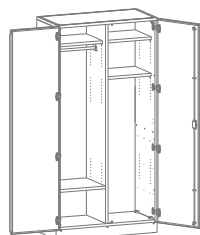

SINGLE-DOOR, DIMENSIONS (W/D/H): 455X460X1,850 MM

MSH-1-01
(without safe)
MSH-1-02
(with safe)

MSH-1-03

MSH-1-04

MSH-1-05

MSH-1-06

MSH-1-07

TWO-DOOR, DIMENSIONS (W/D/H): 900X460X1,850 MM

MSH-2-01
(without safe)
MSH-2-02
(with safe)

MSH-2-03

MSH-2-04

MSH-2-05

MSH-2-06

MSH-2-07