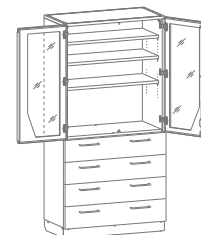

SINGLE-DOOR, DIMENSIONS (W/D/H): 455X460X1,850 MM

MSH-1-01
(without safe)
MSH-1-02
(with safe)

MSH-1-03

MSH-1-04

MSH-1-05

MSH-1-06

MSH-1-07

TWO-DOOR, DIMENSIONS (W/D/H): 900X460X1,850 MM

MSH-2-01
(without safe)
MSH-2-02
(with safe)

MSH-2-03

MSH-2-04

MSH-2-05

MSH-2-06

MSH-2-07