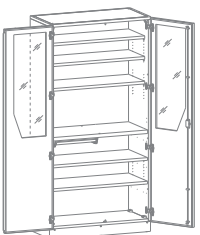

SINGLE-DOOR, DIMENSIONS (W/D/H): 455X460X1,850 MM

MSH-1-01
(without safe)
MSH-1-02
(with safe)

MSH-1-03

MSH-1-04

MSH-1-05

MSH-1-06

MSH-1-07

TWO-DOOR, DIMENSIONS (W/D/H): 900X460X1,850 MM

MSH-2-01
(without safe)
MSH-2-02
(with safe)

MSH-2-03

MSH-2-04

MSH-2-05

MSH-2-06

MSH-2-07